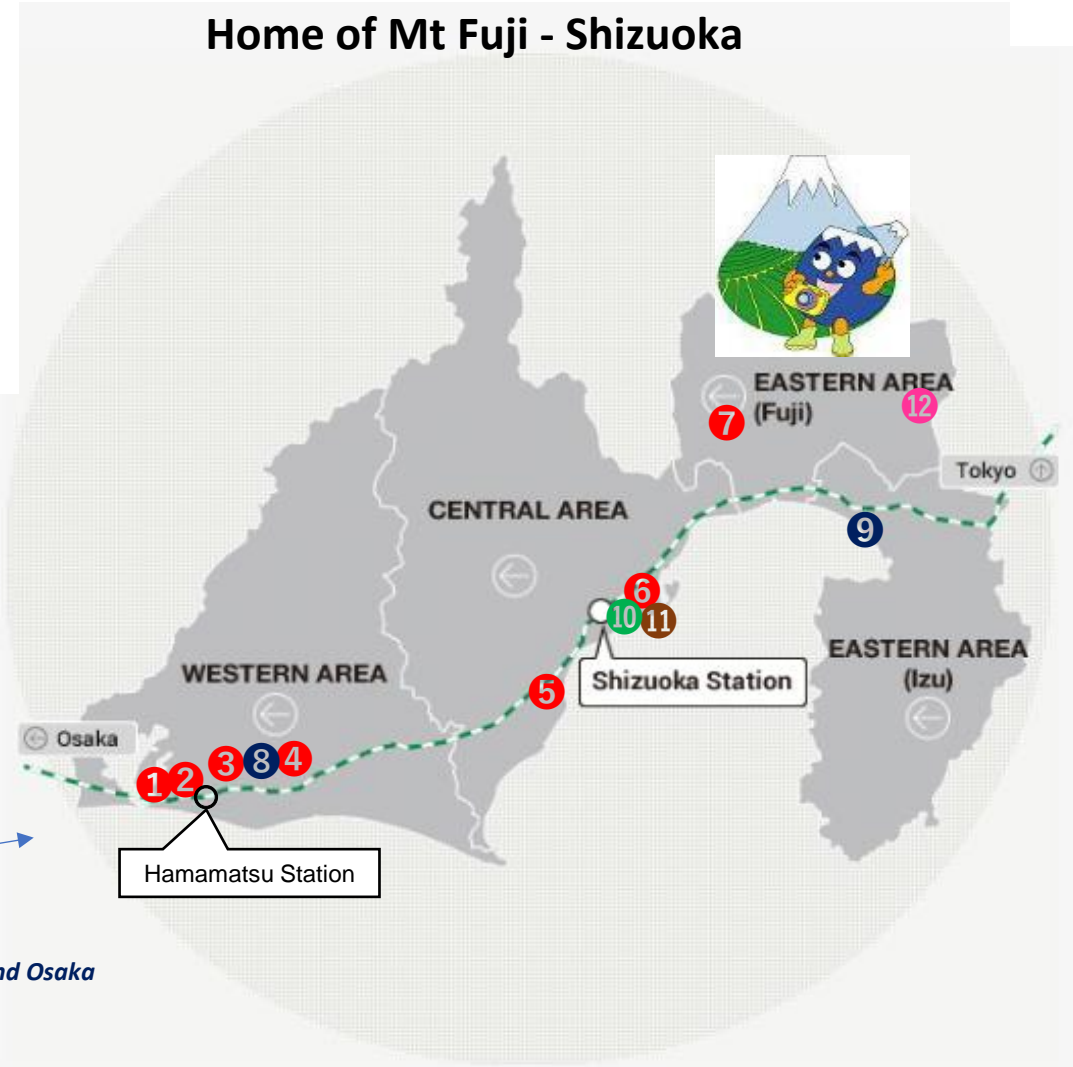

# Shopping Malls in Shizuoka Prefecture

- |    |                             |
|----|-----------------------------|
| 1  | AEON MALL Hamamatsu Shitoro |
| 2  | AEON Hamamatsu Nishi        |
| 3  | AEON MALL Hamamatsuichino   |
| 4  | AEON Fukuroi                |
| 5  | AEON Yaizu                  |
| 6  | AEON Shimizu                |
| 7  | AEON MALL Fujinomiya        |
| 8  | LALAPORT Iwata              |
| 9  | LALAPORT Numazu             |
| 10 | MARK IS Shizuoka            |
| 11 | S-Pluse Dream Plaza         |
| 12 | Gotemba Premium Outlets     |

## Home of Mt Fuji - Shizuoka